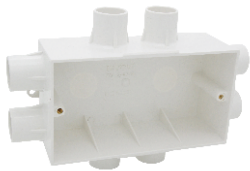

01 [2]

Product Series

BOX AND BOX ACCESSORIES

DIETZEL
UNIVOLT

I SOCKET BOX 2 41MM DEEP

Part No.	SB 2/41/6x20
Description	Distribution and outlet box 2 gang 41mm deep 6x20mm sockets white
Pk Qty	90

Part No.	SB 2/41/8x20
Description	Distribution and outlet box 2 gang 41mm deep 8x20mm sockets white
Pk Qty	75