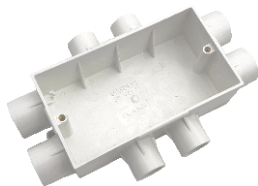

01 [2]

Product Series

BOX AND BOX ACCESSORIES

DIETZEL
UNIVOLT

I SOCKET BOX 2 41MM DEEP

Part No.	SB 2/41/6x20
Description	Distribution and outlet box 2 gang 41mm deep 6x20mm sockets white
Pk Qty	90

Part No.	SB 2/41/8x20
Description	Distribution and outlet box 2 gang 41mm deep 8x20mm sockets white
Pk Qty	75