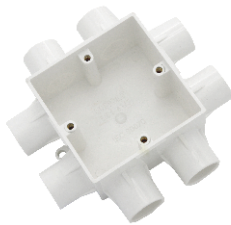

01 ^[2]

Product Series

BOX AND BOX ACCESSORIES

DIETZEL
UNIVOLT

| SOCKET BOX 1 41MM DEEP

Part No.	Description	Pk Qty
SB 1/41/6x20	Distribution and outlet box 1 gang 41mm deep 6x20mm sockets white	130
SB 1/41/6x25	Distribution and outlet box 1 gang 41mm deep 6x25mm sockets white	130