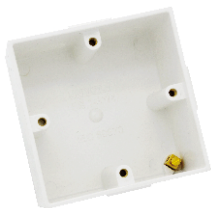

Part No.	SB 1/47/8x20K
Description	Distribution and outlet box 1 gang 47mm deep 8x20mm knock-out white
Pk Qty	220