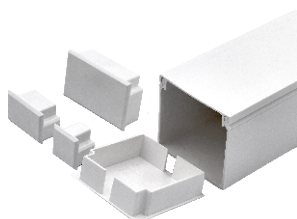

I STOP END

Part No.	Description	Pk Qty
SE 16/16	Stop end 16x16 white	100
SE 16/25	Stop end 16x25 white	100
SE 16/40	Stop end 16x40 white	50
SE 25/40	Stop end 25x40 white	100
SE 40/40	Stop end 40x40 white	50
SE 40/60	Stop end 40x60 white	35