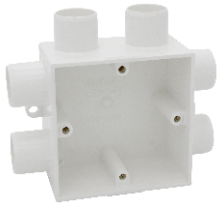

Part No.	SB 1/47/8x20K
Description	Distribution and outlet box 1 gang 47mm deep 8x20mm knock-out white
Pk Qty	220

Part No.	SB 1/47/20&25K
Description	Distribution and outlet box 1 gang 47mm deep 4x20 +4x25mm knock-out white
Pk Qty	220

01 ^[2]

Product Series

BOX AND BOX ACCESSORIES

DIETZEL
UNIVOLT

| SOCKET BOX 1 41MM DEEP

Part No.	Description	Pk Qty
SB 1/41/6x20	Distribution and outlet box 1 gang 41mm deep 6x20mm sockets white	130
SB 1/41/6x25	Distribution and outlet box 1 gang 41mm deep 6x25mm sockets white	130